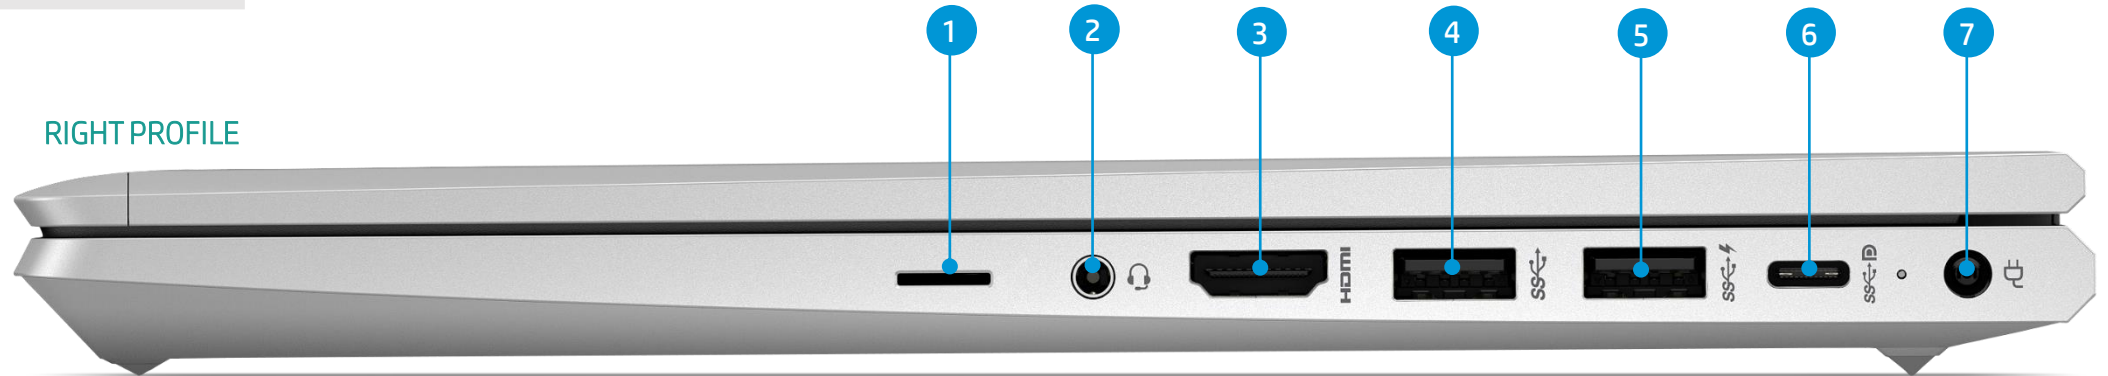

SACRIFICE NOTHING

Slim Design With Plenty Of Port Space
HP ELITEBOOK 645/655 G9

1. External SIM Card Slot (Optional)
2. Audio Combo Jack
3. HDMI 2.0 Port (Cable not included)
4. SuperSpeed USB Type A® 5Gbps signaling rate port
5. SuperSpeed USB Type A® 10Gbps signaling rate port
6. 1 USB™ Type-C® 10 Gbps signaling rate (USB Power Delivery, DisplayPort™ 1.4)
7. Power Connector

RIGHT PROFILE