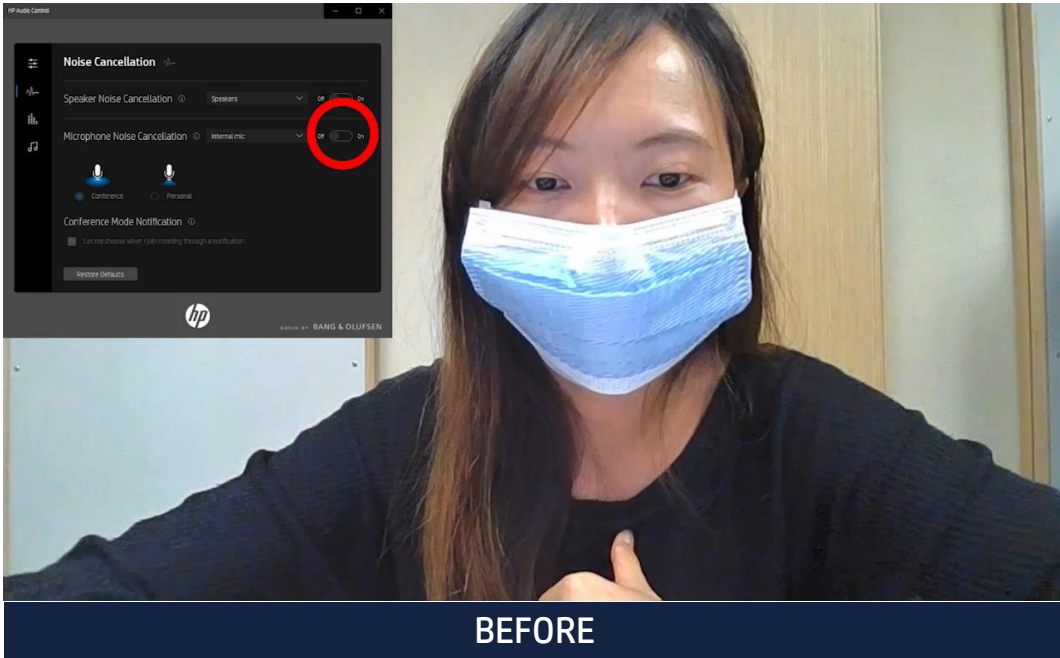

BE HEARD LOUD AND CLEAR

With HP AI-based noise reduction with HP Clear Voice

People say I sound muffled on conference calls when I'm wearing a mask.