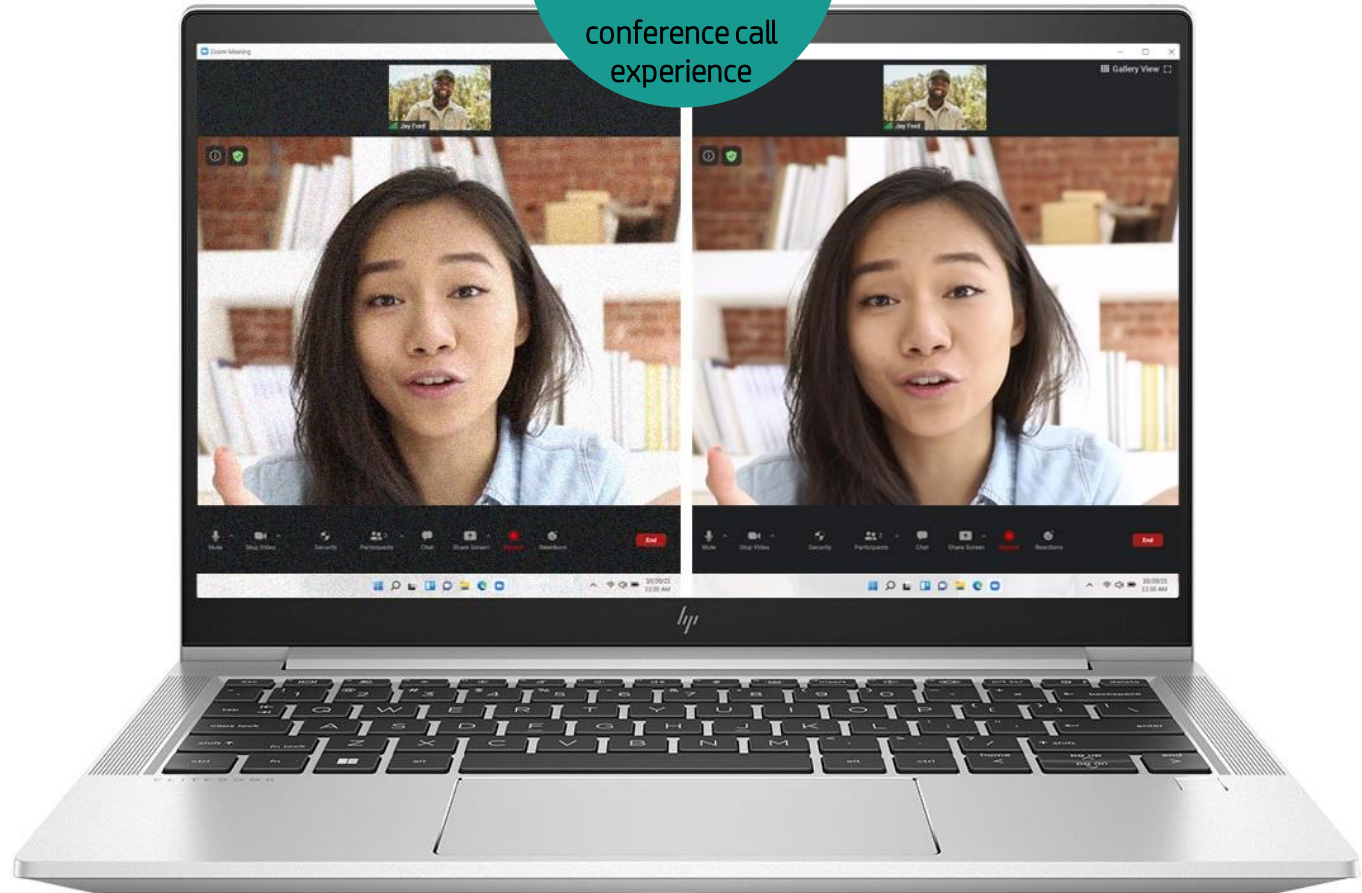

TEMPORAL NOISE REDUCTION CAMERA

Temporal Noise Reduction provided **collaboration improvement** by lowering the visual noise and pixelation for a better conferencing experience.

Higher
signal-to-noise
ratio results in an
IMPROVED
conference call
experience