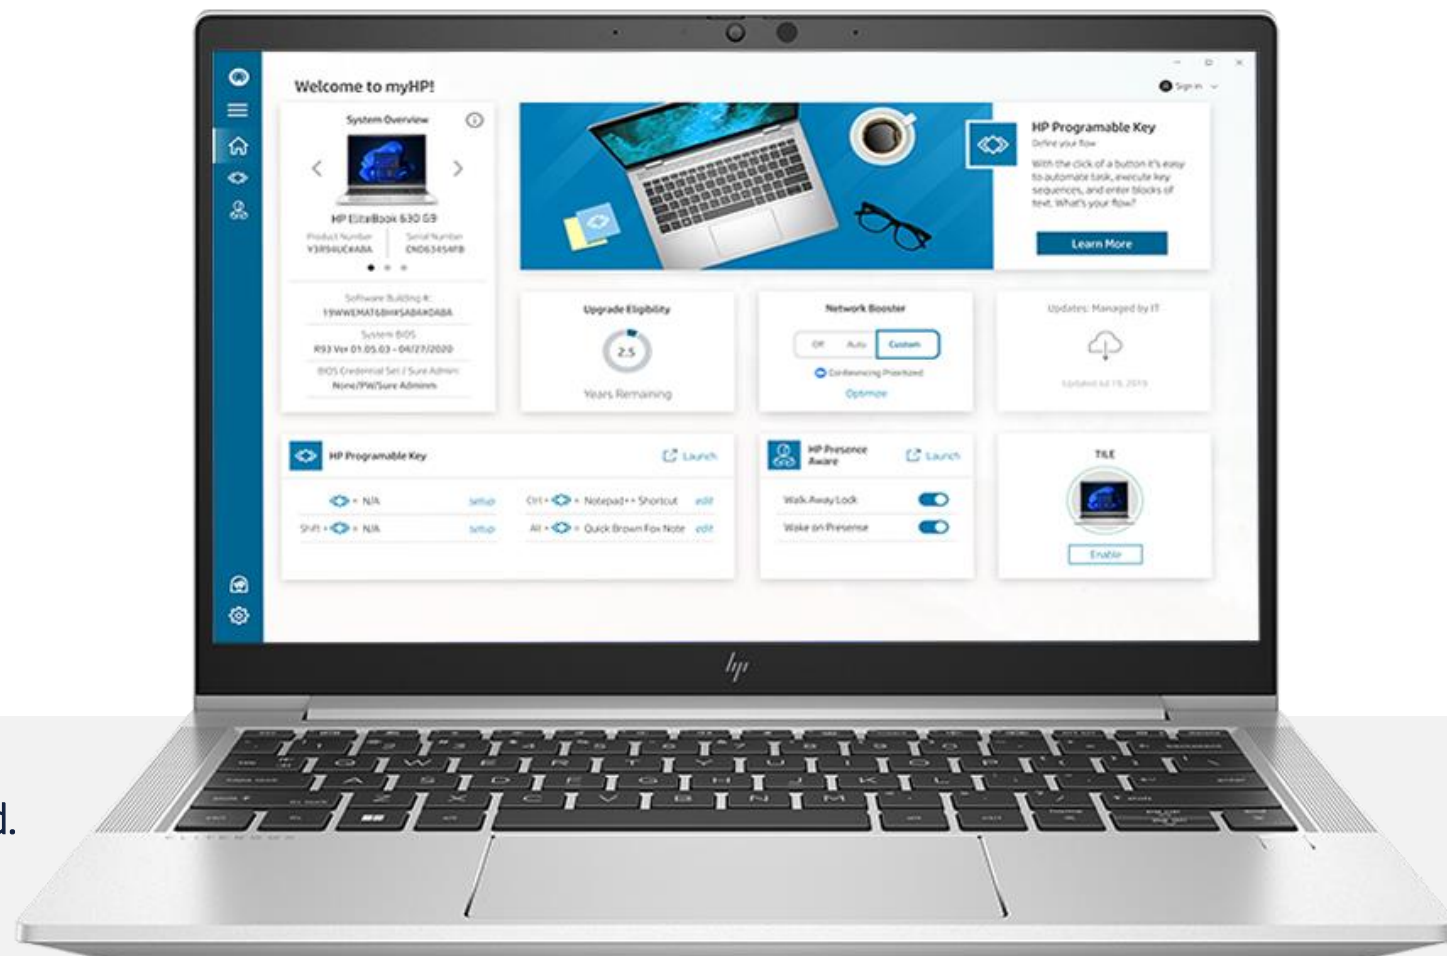

FILTERS INBOUND & OUTBOUND NOISE

AI-based advanced noise reduction filters my background noise and yours for an enhanced conference call experience.

MAKE THE MOST OF YOUR PC

With the myHP application

ENABLE HP HARDWARE AND SOFTWARE EXPERIENCES

Customize settings for audio, video, the programmable key, and more in a **single dashboard**.

Enable latest updates and maintain user customization

Discover and learn about the amazing experiences on your HP PC

Easily customize audio, video, keyboard and other settings from a single application

SUSTAINABLE THROUGH AND THROUGH

HP IS COMMITTED TO DELIVERING THE WORLD'S MOST SUSTAINABLE PC PORTFOLIO

HP EliteBook 6x5 G9 Series