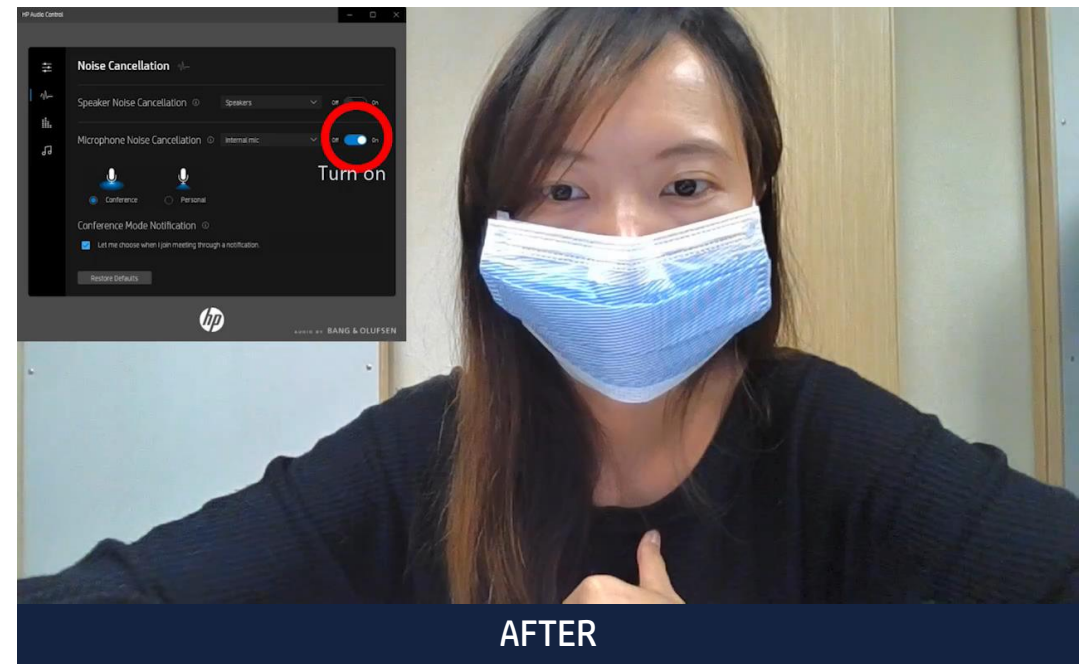

People can hear me clearly even when I'm wearing a mask.

FILTERS INBOUND & OUTBOUND NOISE

AI-based advanced noise reduction filters my background noise and yours for an enhanced conference call experience.